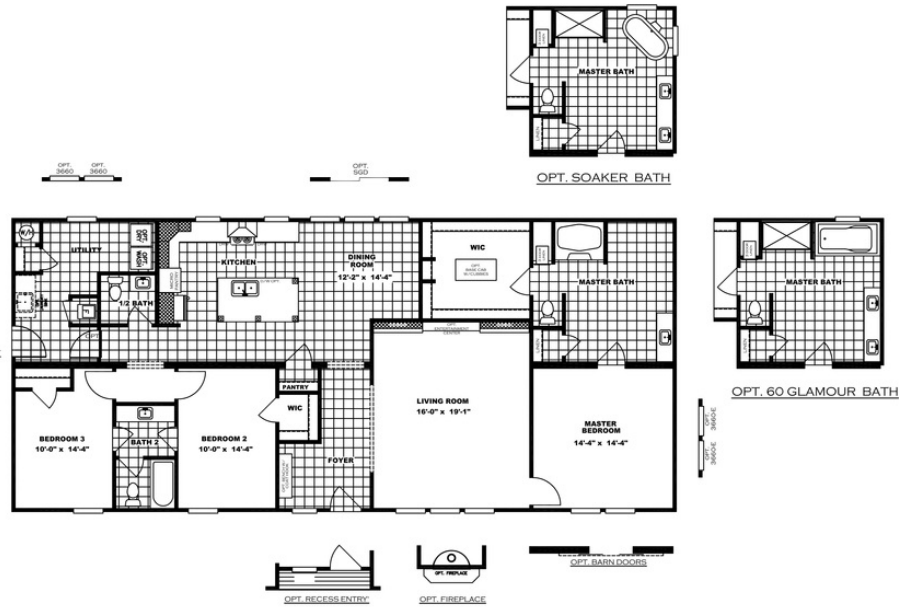

COUNTRY AIRE

COUNTRY AIRE Model number: 25RGR32683EH19

3 beds • 2 baths • 2176 sq.ft. • 32' width • 68' depth

Our home building facilities invest in continuous product and process improvements. Plans, dimensions, features, materials, specifications and availability are subject to change without notice or obligation. Renderings and floor plans are representative likenesses of our homes and may differ from the actual homes. We invite you to tour a Home Center near you and inspect the highest value in quality housing available or call (888) 736-3332 to speak with a Home Consultant. Copyright 2017, CMH. All rights reserved.