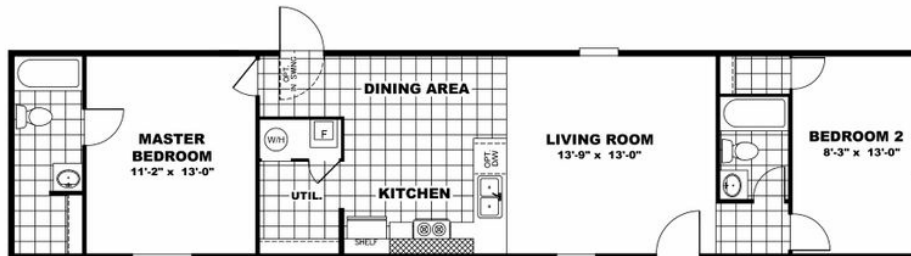

DELIGHT Model number:

2 beds • 2 baths • 820 sq.ft. • 14' width • 60' depth

Our home building facilities invest in continuous product and process improvements. Plans, dimensions, features, materials, specifications and availability are subject to change without notice or obligation. Renderings and floor plans are representative likenesses of our homes and may differ from the actual homes. We invite you to tour a Home Center near you and inspect the highest value in quality housing available or call (888) 736-3332 to speak with a Home Consultant. Copyright 2017, CMH. All rights reserved.