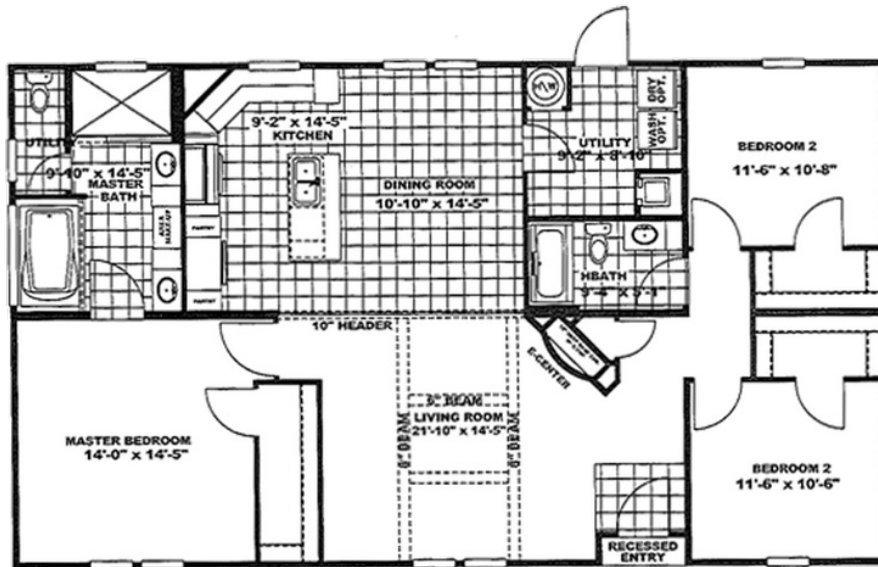

THE FREEDOM 3252

THE FREEDOM 3252

Model number: 27FRE32523AH18

3 beds • 2 baths • 1664 sq.ft. • 32' width • 52' depth

Our home building facilities invest in continuous product and process improvements. Plans, dimensions, features, materials, specifications and availability are subject to change without notice or obligation. Renderings and floor plans are representative likenesses of our homes and may differ from the actual homes. We invite you to tour a Home Center near you and inspect the highest value in quality housing available or call (888) 736-3332 to speak with a Home Consultant. Copyright 2017, CMH. All rights reserved.