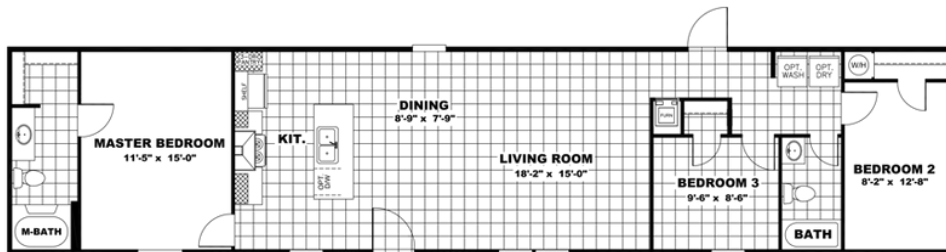

## THE BREEZE

Model number: 46SSR16723AH20S

**3 beds • 2 baths • 1152 sq.ft. • 16' width • 72' depth**

Our home building facilities invest in continuous product and process improvements. Plans, dimensions, features, materials, specifications and availability are subject to change without notice or obligation. Renderings and floor plans are representative likenesses of our homes and may differ from the actual homes. We invite you to tour a Home Center near you and inspect the highest value in quality housing available or call (888) 736-3332 to speak with a Home Consultant. Copyright 2017, CMH. All rights reserved.